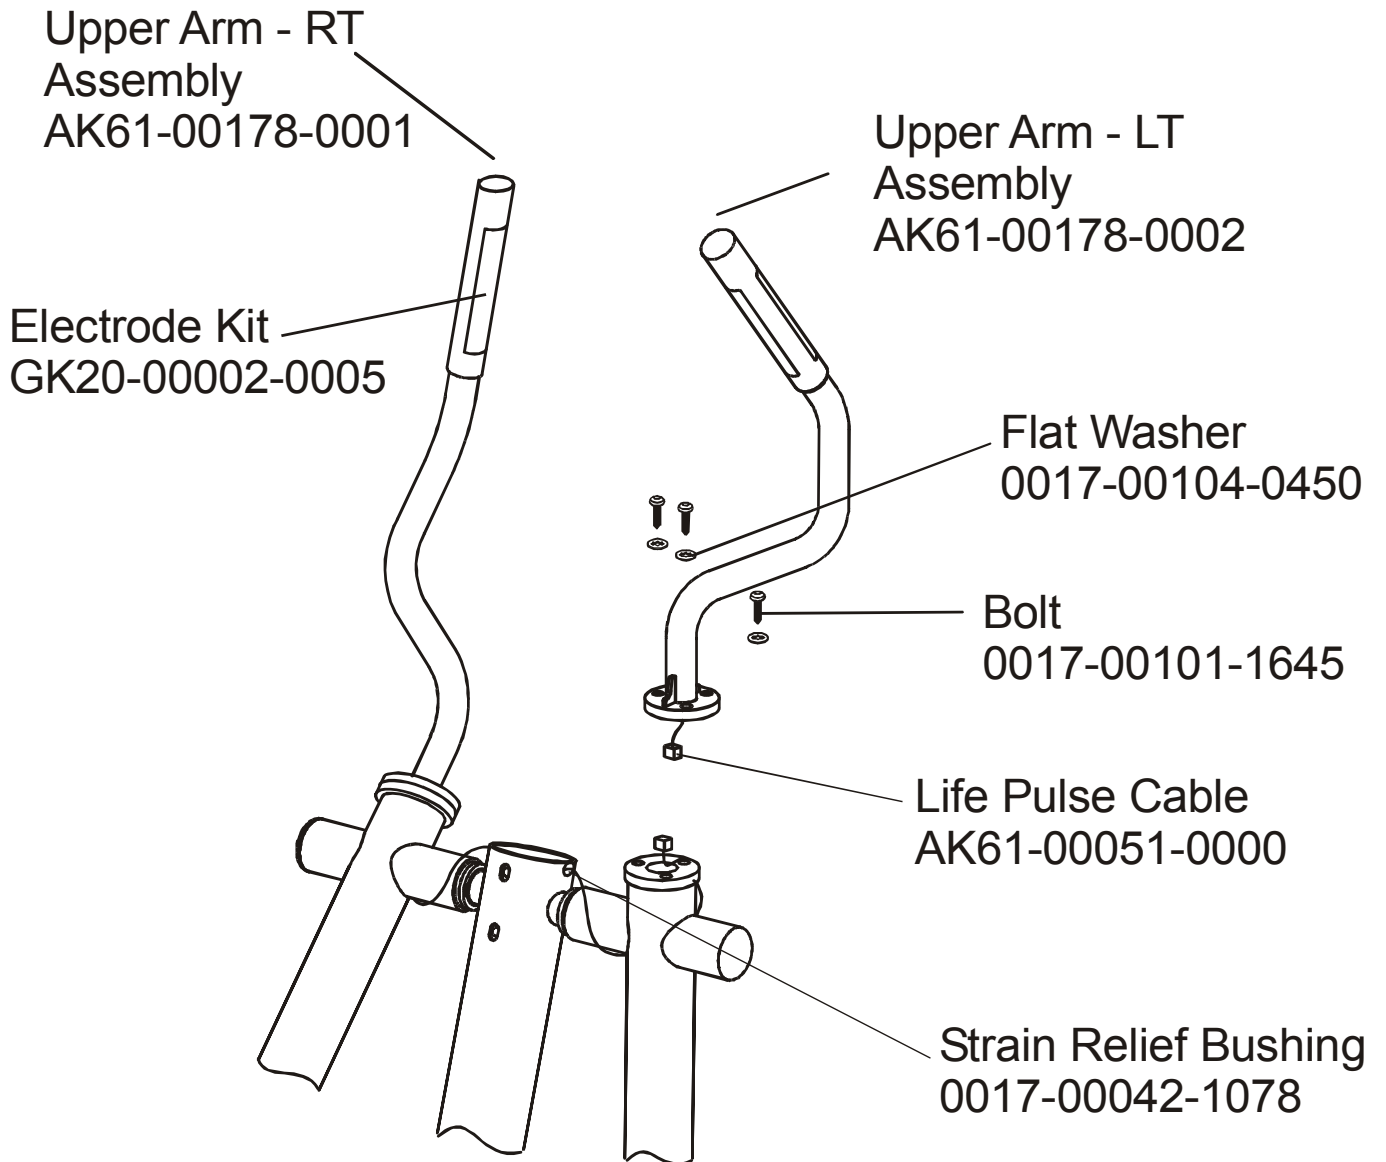

S/N XTG10000 and UP

**91XW CROSS-TRAINER**

**91XW-0XXX-01**

**ANTI LIFT BRACKET & OUTER PEDAL COVERS**

**S/N XTG10000 and UP**

CLEVIS & FRONT FRAME COVERS

S/N XTG10000 and UP

PEDAL LEVER ASSEMBLY

S/N XTG100000 and UP

Left Pedal Assembly AK61-00172-0002  
Right Pedal Assembly AK61-00172-0001

ROCKER ARM COVERS

S/N XTG10000 and UP

ROCKER ARM ASSEMBLY

S/N XTG100000 and UP

REAR DRIVE SHROUDS W/DECALS

S/N XTG100000 and UP

UPPER ARM/HEART RATE ASSEMBLY

S/N XTG100000 and UP

CABLES

S/N XTG10000 and UP

Power Control Board Cable  
AK61-00135-0000

Main Cable  
AK61-00136-0000

HR Console Cable  
AK61-00052-0002

Polar Cable  
AK36-00021-0003